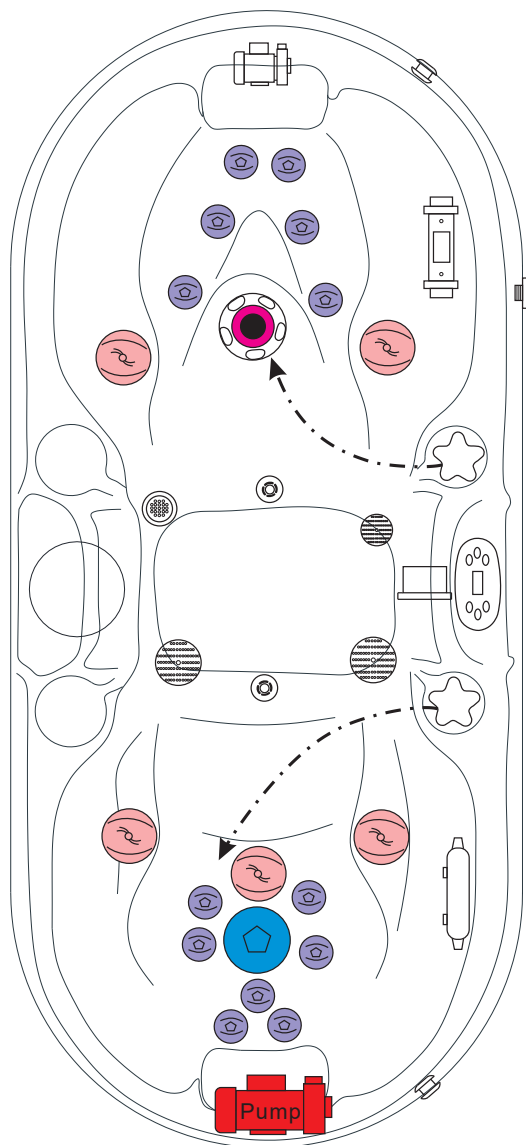

passion
spas | love your senses

BLISS

PASSION SPAS SIGNATURE COLLECTION

SPECIFICATIONS/GENERAL

Dimensions L x W x H.....	225 x 100 x 80 cm
Number of Seats.....	2
Capacity in Liter.....	450
Dry Weight in kg.....	150
Full Weight in kg.....	600
Shell Material.....	Aristech® Acrylic with Vinylester and Polyester
Synthetic Maintenance Free Cabinet.....	Standard
Removable Side Panels.....	4
Cabinet Material.....	Synthetic
Durable Support System.....	Synthetic
Everlast™ Full Floor Support Material.....	Polyester
High Density Urethane Insulation.....	Standard

WATER SYSTEM

Total jets.....	20
Water Jets, Stainless Steel.....	20
Air Injector Jets.....	2
Air Control Valve.....	2
Filters / Surface.....	50 Square Feet
Side Access Skim Filter.....	High-Volume Side Load Skimmer
Floor Drain.....	1
External Drain.....	1
Hi Flow Suctions.....	2
5" Massage Jets, Directional, Rotational and Pulsational.....	2
3" Directional Jets.....	3
2" Directional Jets.....	14
Ozone Jets.....	1

PUMP INFORMATION

Massage Pump 1: LX LP300.....	2,2 kW
Filtration Pump: LX WTC50M.....	200 W

ELECTRICAL SYSTEM

Voltage.....	110 V
Amperage.....	20 AMP
Full Flow Electric Heater.....	2 kW
Control System.....	Balboa GS100
Light (18 x Multi Color LED).....	Standard
Electronic Topside Control.....	Balboa VL401

BLISS

PASSION SPAS SIGNATURE COLLECTION

POWER SUPPLY
 1x 16A/230V or
 1x 20A/230V

	Clusterjet 150293	13pcs		Air Control	150520		Controller	150041
	Mini Jet 150126	5pcs		UV lamp	150777		Heater	150063
	Power Jet 150155	1pc		Pillow	150403		Drainage	150511
	Swim Jet 150202	1pc		Skimmer Front Filter 6ch-940	150928 151140		WTC50 Circ. Pump	150817
	Spa Light 150766	1pc					LP300 Mass. Pump	150818
	Suction 150516	1pc					VL260 Display	150031
	Suction 150517	2pcs						