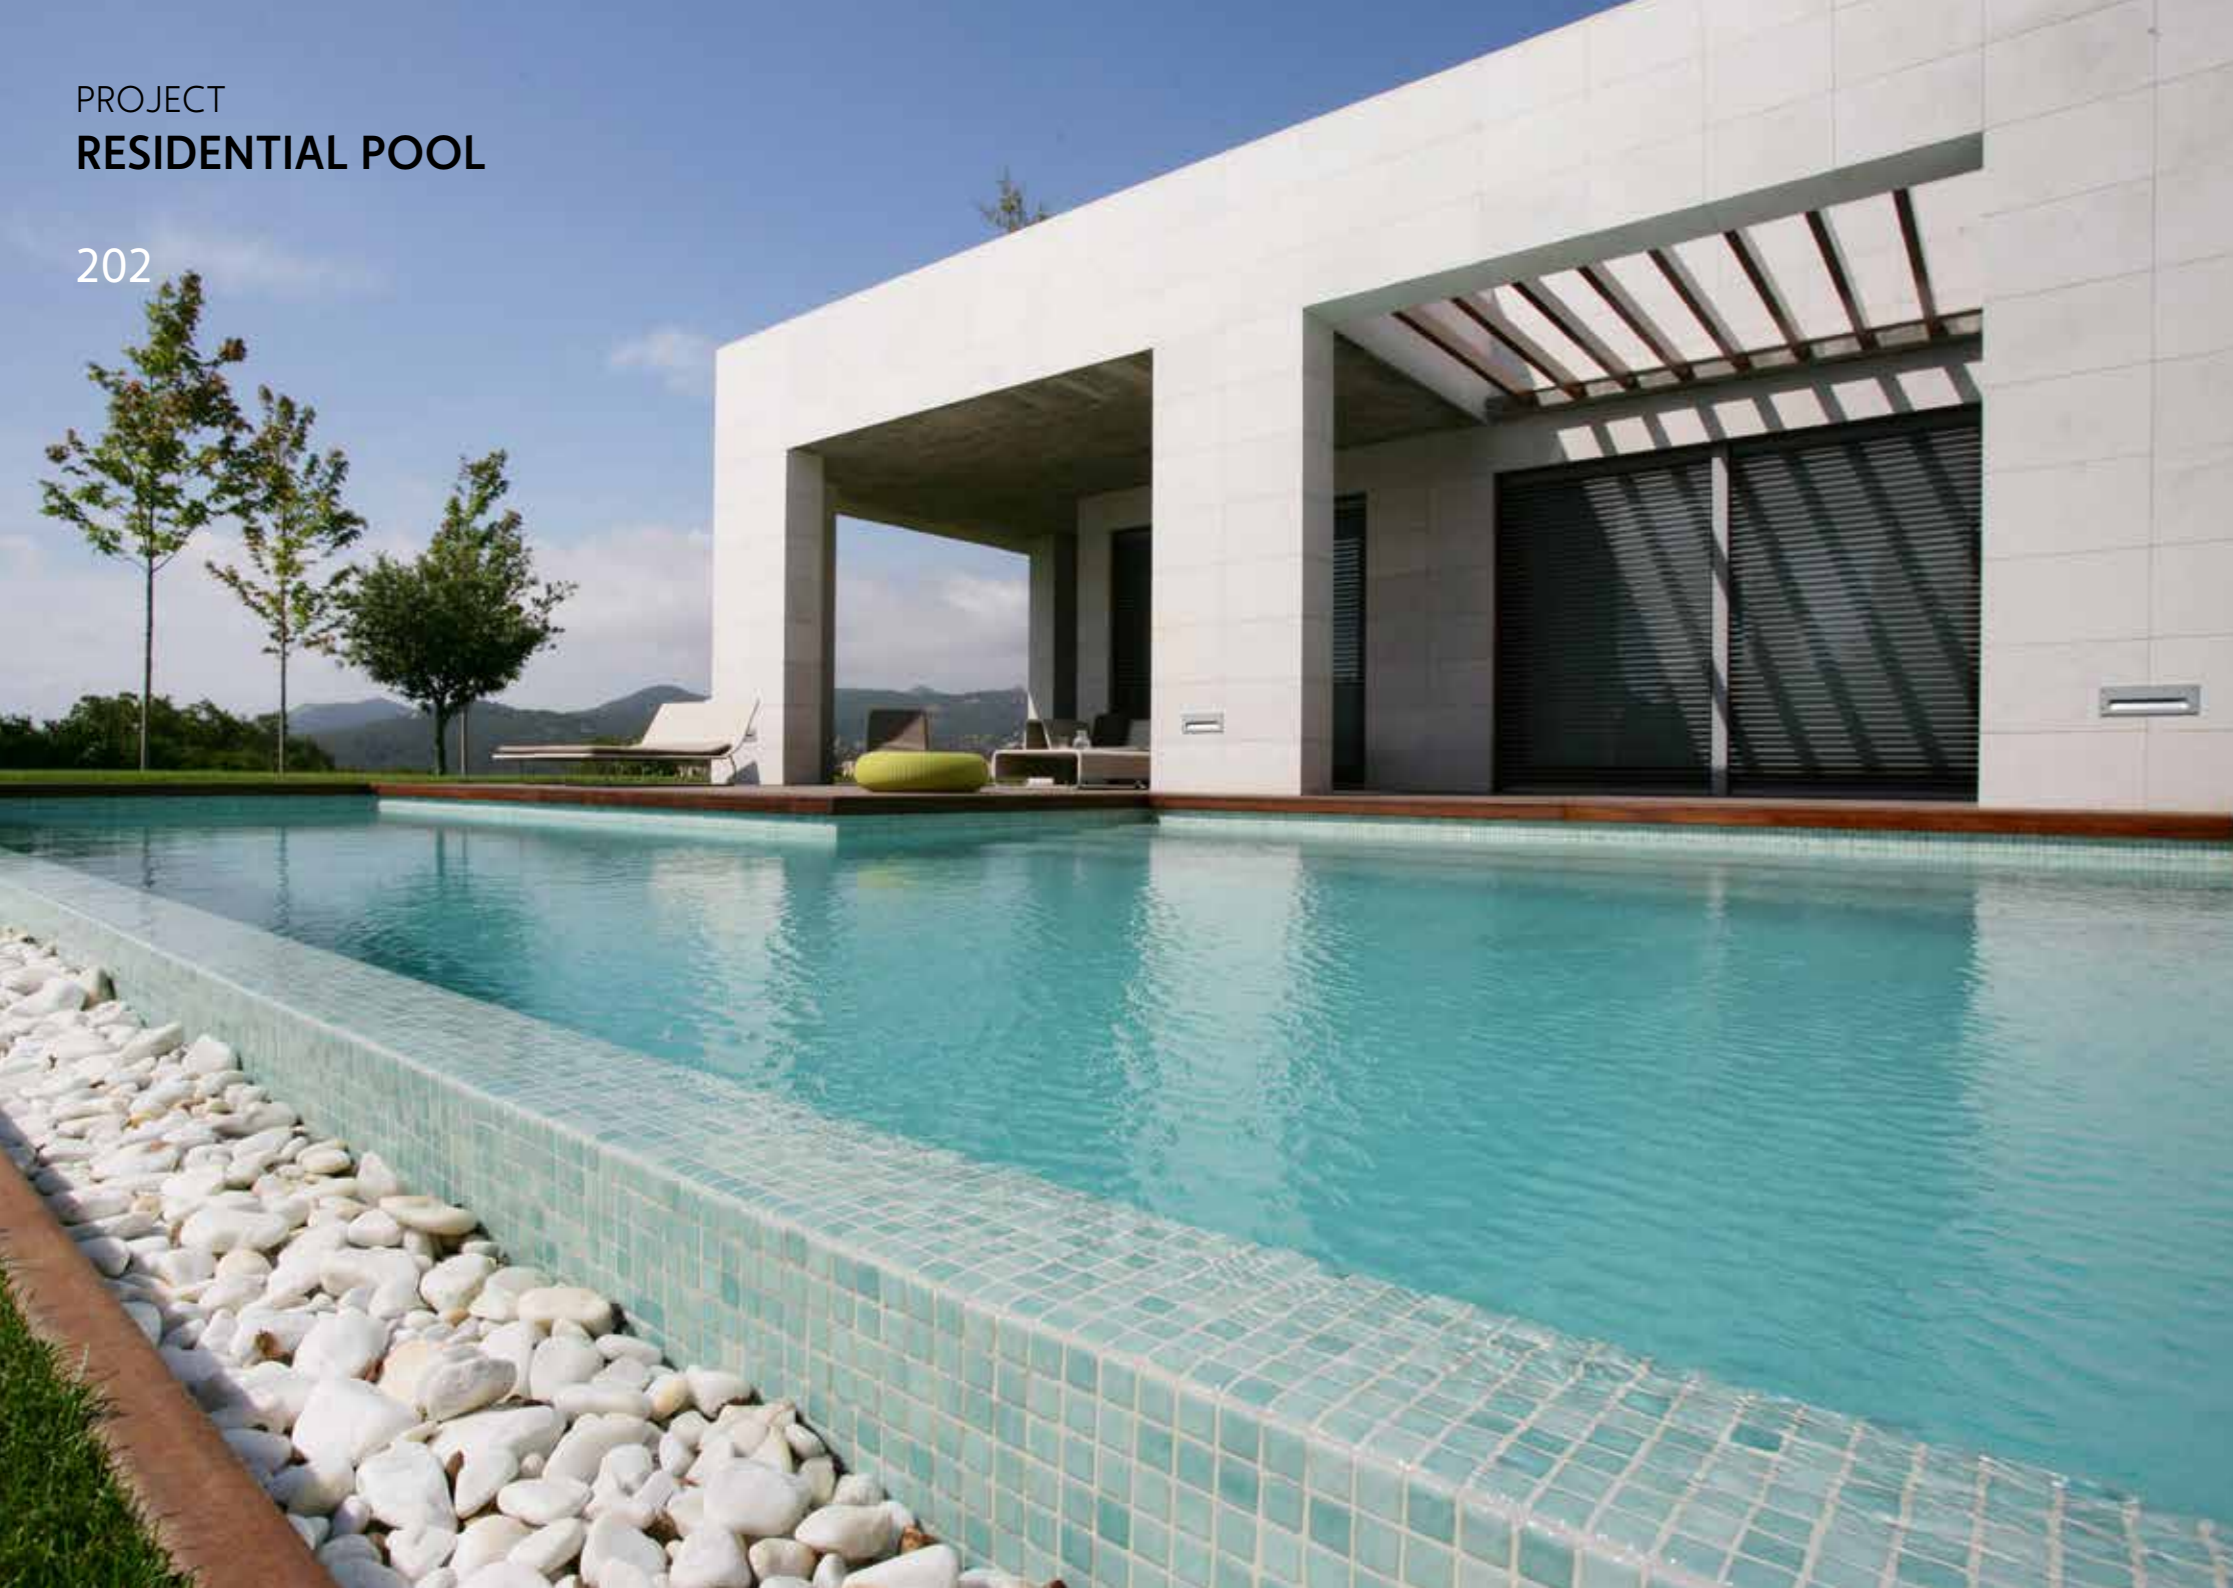

PROJECT
RESIDENTIAL POOL

202