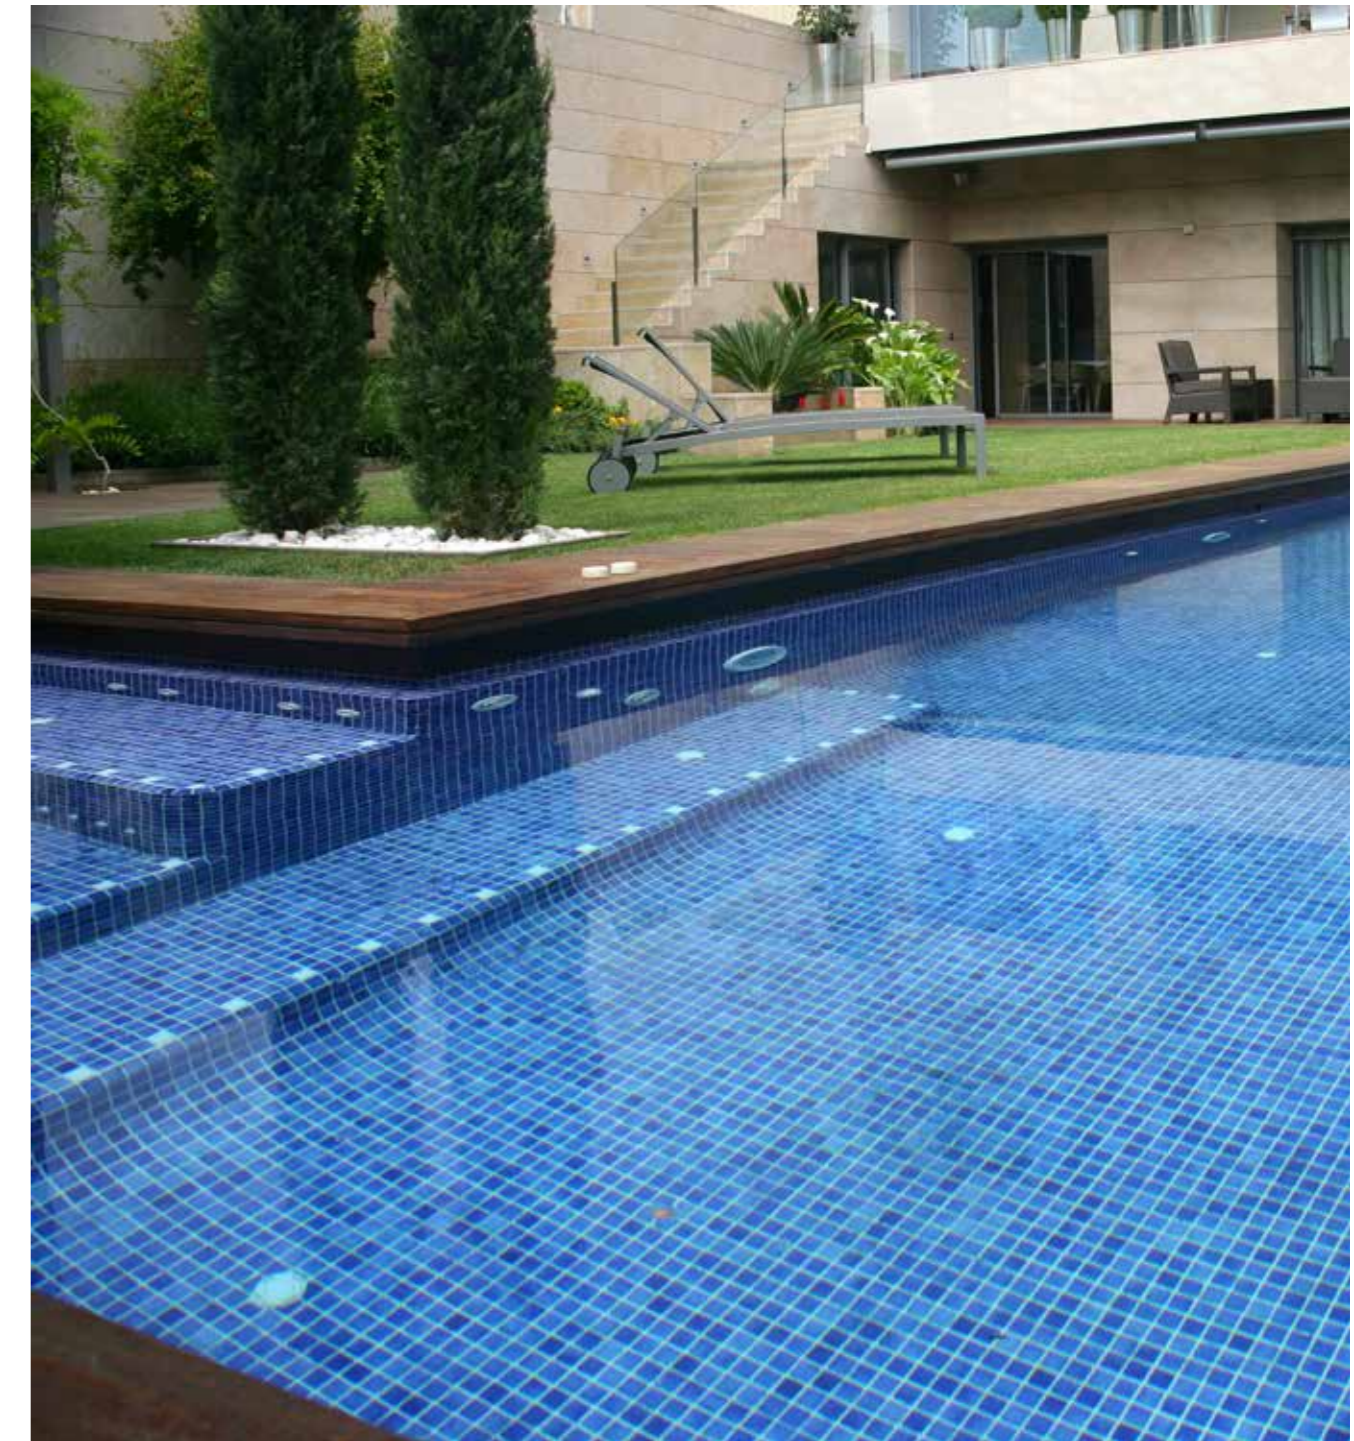

PROJECT
RESIDENTIAL POOLS

NIEBLA AZUL

PROJECT
RESIDENTIAL POOL

NIEBLA FUERTE 5x5

PROJECT
RESIDENTIAL POOL

NIEBLA FUERTE 5x5

PROJECT
RESIDENTIAL POOL

AZUL COBALTO