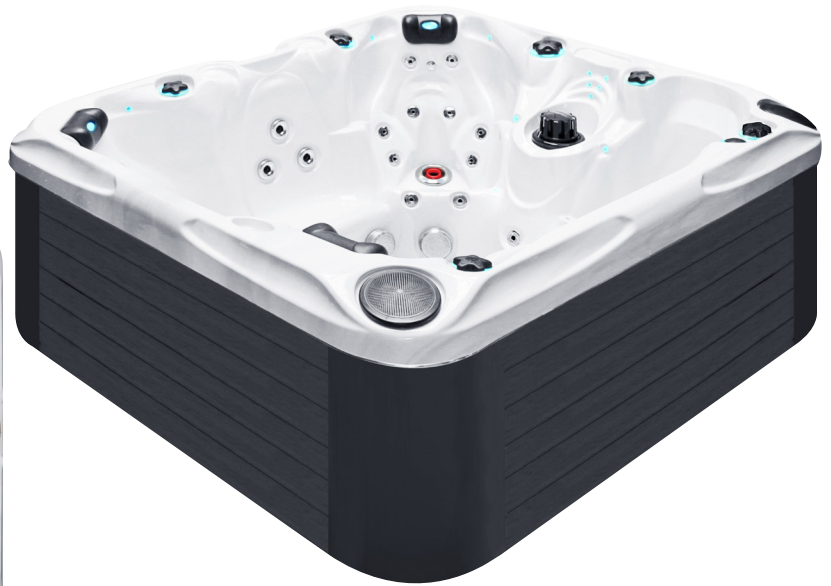

PLEASURE

PASSION SPAS SIGNATURE COLLECTION

passion
spas | love your senses

SPECIFICATIONS/GENERAL

Dimensions L x W x H.....	215 x 200 x 91 cm
Number of Seats.....	4
Number of Loungers.....	1
Capacity in Liter.....	1270
Dry Weight in kg.....	320
Full Weight in kg.....	1590
Shell Material.....	Aristech® Acrylic with Vinylester and Polyester
Synthetic Maintenance Free Cabinet.....	Standard
Removable Side Panels.....	4
Cabinet Material.....	Synthetic
Durable Support System.....	Synthetic
Everlast™ Full Floor Support Material.....	Polyester
High Density Urethane Insulation.....	Standard
Cupholders.....	4

SPECIAL FEATURES

Soft Air Massage System.....	Standard
Molded Headrest Soft Pillows with LED Light.....	3
StarBrite Interior LED Light System	Standard
Exterior Corner LED Lighting.....	2
Audio System with iPOD docking station, 2 built-in speakers.....	Standard
Water Fall with LED.....	1
Cascade Creek Water Fall.....	1
Aromatherapy System.....	Standard
Ozone Sanitation System.....	Standard
UV Synergy System.....	Standard
Ultra Efficient Dual-Wrap Insulation.....	Standard
Energy Efficient Programmable Filtration System.....	Standard
5/4 Ultra Efficient Walk-On Cover.....	Standard
Wifi Ready.....	Standard

PUMP INFORMATION

Massage Pump 1: LX LP300.....	2,2 kW
Massage Pump 2: LX LP300.....	2,2 kW
Filtration Pump: LX WTC50M.....	250W
Air Pump: LX AP300.....	300W

ELECTRICAL SYSTEM

Voltage.....	230V
Amperage.....	48A
Full Flow Electric Heater.....	3 kW
Control System.....	Balboa BP600
Light (18 x Multi Color LED).....	Standard
Electronic Topside Control.....	Balboa TP600