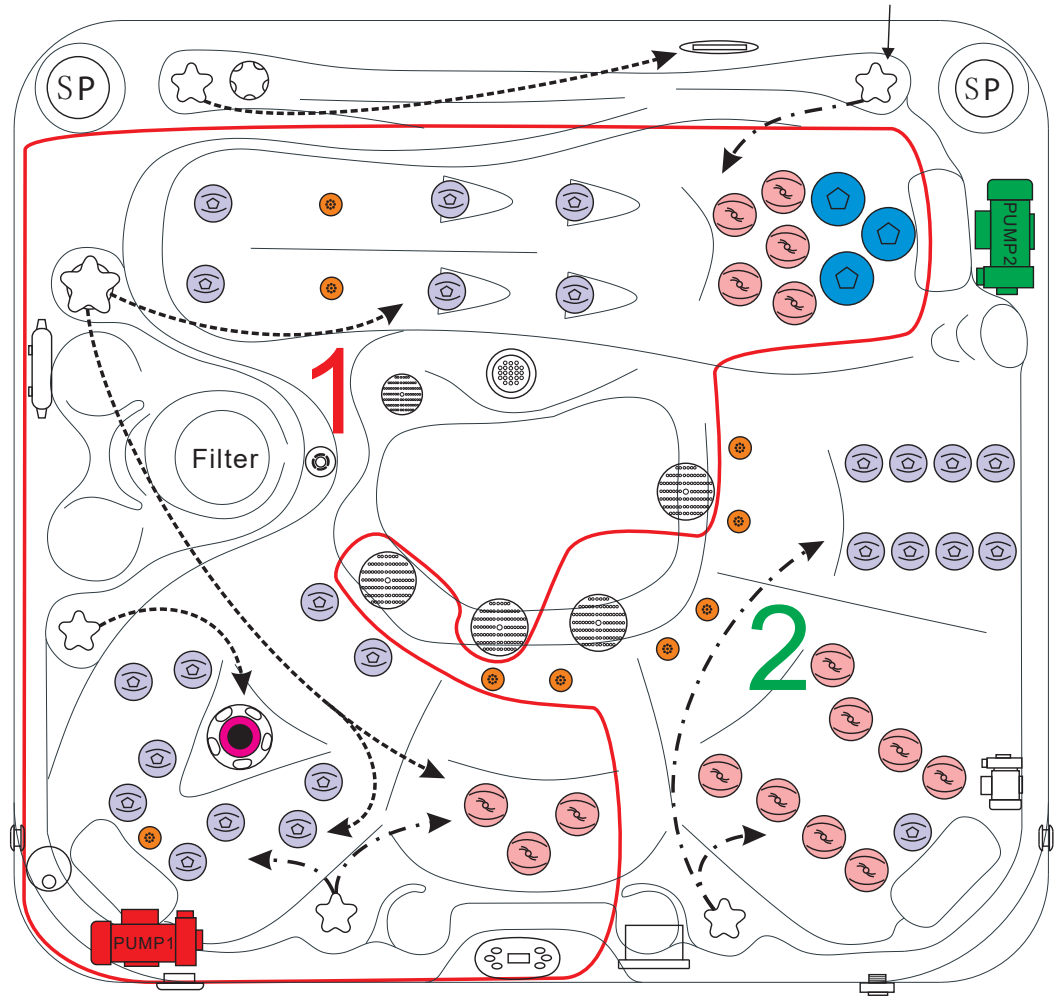

WATER SYSTEM

Total jets.....	56
Water Jets, Stainless Steel.....	48
Air Injector Jets.....	8
Air Control Valve.....	4
Filters / Surface.....	(1) 50 Square Feet
Top Access Skim Filter.....	High-Volume Vortex Skimmer
Floor Drain.....	1
External Drain.....	1
Hi Flow Suctions.....	4
Water Diverter Valve.....	1
6" Aqua Rolling Massage Jet.....	1
5" Massage Jets, Directional, Rotational and Pulsational.....	3
3" Rotational Jets.....	16
2" Directional Jets.....	22
2" Aqua Rolling Massage Jets.....	4
Ozone Jets.....	2

PUMP INFORMATION

Massage Pump 1: LX LP300.....	2,2 kW
Massage Pump 2: LX LP300.....	2,2 kW
Filtration Pump: LX WTC50M.....	250W
Air Pump: LX AP300.....	300W

ELECTRICAL SYSTEM

Voltage.....	230V
Amperage.....	48A
Full Flow Electric Heater.....	3 kW
Control System.....	Balboa BP600
Light (18 x Multi Color LED).....	Standard
Electronic Topside Control.....	Balboa TP600

passion
spas | love your senses

PLEASURE

PASSION SPAS SIGNATURE COLLECTION

POWER SUPPLY
1x 20A/230V or
1x 16A/380V

	Clusterjet 150293	25pcs		Air Pump	150827		Speaker	150321
	Mini Jet 150126	16pcs		Water Diverter	152029		Controller & Heater JZ6013x1	152220
	Power Jet 150155	3pcs		Air Control	150520		Drainage	150511
	Swim Jet 150202	1pc		Aromatherapy	150560		WTC50 Circ. Pump	150817
	Blowerjet 150561	9pcs		UV Lamp	150777		LP300 Mass. Pump	150818
	Spa Light 150781	1pc		Pillow	150403		LP300 Mass. Pump	150818
	Suction 150516	1pc		Filter lid Black	159111		TP600 Display	151059
	Suction 150517	4pcs		Filter 4ch-949	151131			